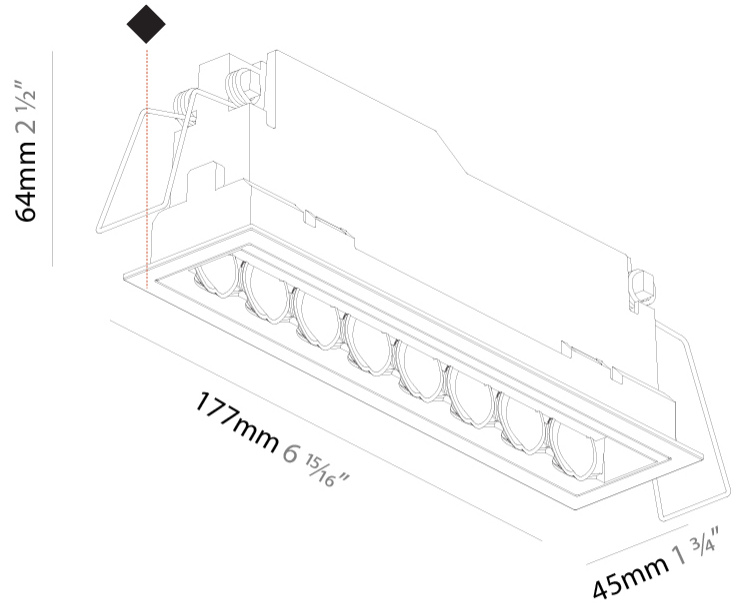

GENERAL

Series: Magiq Hollow Wallwash
Subseries: Magiq Hollow Wallwash
Brand: Prolicht
Division: Architectural
Mounting Type: Recessed
Mounting Location: Ceiling
Subcategory: Wallwash

PHYSICAL

Shape: Rectangle
Length (mm): 177
Length (in): 6 ¹⁵/₁₆
Width (mm): 45
Width (in): 1 ³/₄
Height (mm): 64
Height (in): 2 ¹/₂
Ceiling Thickness (mm): 5 - 30
Ceiling Thickness (in): 1/16 - 1 ³/₁₆
Min. Recessing Depth (mm): 100
Min. Recessing Depth (in): 3 ¹⁵/₁₆
Light Distribution: Downlight
Fixture Finish: SSR / BKV / CWI / CRY / HAB / UFT / ITA / RUA / FTG / MYG / LOD / PUS / FRO / FUP / KIA / POP / BLS / SPG / MEY / GOH / GUM / CHC / COM / ABZ / JAG / OBR / MOS / ROR
Fixture Material: Aluminum Die Cast
Cut-out Measurements: 170mm / 6 11/16" x 38mm / 1 1/2"

ELECTRICAL

Lamp Type: LED (Zhaga Standard)
Input Wattage (W): 19
Total Output Wattage (W): 17.2
Dimming: Tri-Mode (Non-Dimming and Phase Dimming (120Vac only) and 0-10V Dimming)
Driver Included: No
Driver Location: Remote
Driver Type: Constant Current - Universal
Driver Class: Class 2
Input Voltage (V): 120 - 277
Constant Current (MA): 700

LED

Number of LEDs: 8
Color Temperature (°K): 2700 / 3000 / 3500 / 4000
Max. Delivered Lumen (lm): 1270 / 1270 / 1513 / 1544
Nominal Lumen (lm): 1492 / 1492 / 1778 / 1814
CRI: >90 CRI
Lamp Life (hrs): 50000

OPTICAL

RATINGS AND CERTIFICATIONS

Certified By: CSA Certified to UL and CSA Standards
IP rating: IP20