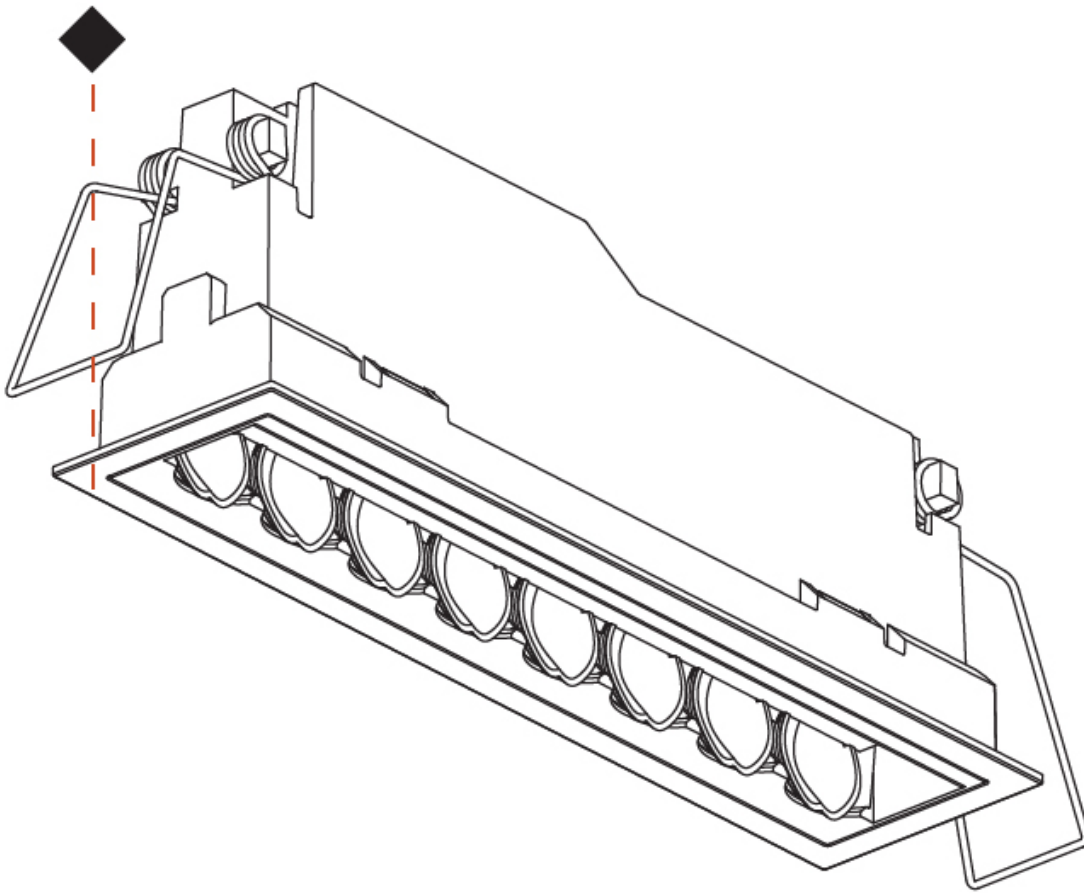

MAGIQ HOLLOW WALLWASH RECESSED

A35582-

PROJECT _____

TYPE _____

SPECIFIER _____

QUANTITY _____

DATE _____

A